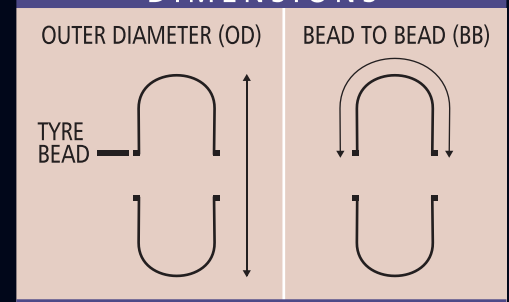

MIDAS INNER ENVELOPE

SL.NO	INNER ENVELOPE SIZE	TYRE SIZE (SUGGESTED)
1	1100 X 480	315/80-22.5, 385/65-22.5 11.00-20, 12.00-20, 11.00-22, 425/55-19.5, 12.00-22.5 13.00-22.5, 15.00-22.5, 305/70-22.5, 315/75-22.5

MIDAS WICKING PADS

SL.NO	WICKING PAD SIZE	TYRE SIZE
1	1410 X174	385/65-22.5
2	1120 X 170	315/80-22.5, 295/80-22.5

MIDAS CURING TUBES/BAGS

SL.NO	SIZE
1	16.9 - 28
2	13.6 - 28
3	12.4 - 28
4	12.00 - 20
5	11.00 - 20
6	10.00 - 20
7	9.00 - 20
8	8.25 - 20
9	8.25 - 16
10	7.50 - 16
11	7.00 - 15
12	6.00 - 16
13	6.00 - 14
14	5.90 - 15
15	5.65 - 12
16	4.50 - 10
17	4.00 - 8

MIDAS UNI/INNER TUBES - HEAVY DUTY

SL.NO	UNI/INNER TUBE SIZE
1	10.00 - 20
2	9.00 - 20
3	8.25 - 16
4	7.50 - 16

DIMENSIONS

MIDAS ENVELOPES

For more information contact

Manoj Mathews

Midas Marketing Building, Varissery Junction, Mariathuruthu P.O., Kottayam - 686 027, Kerala, India